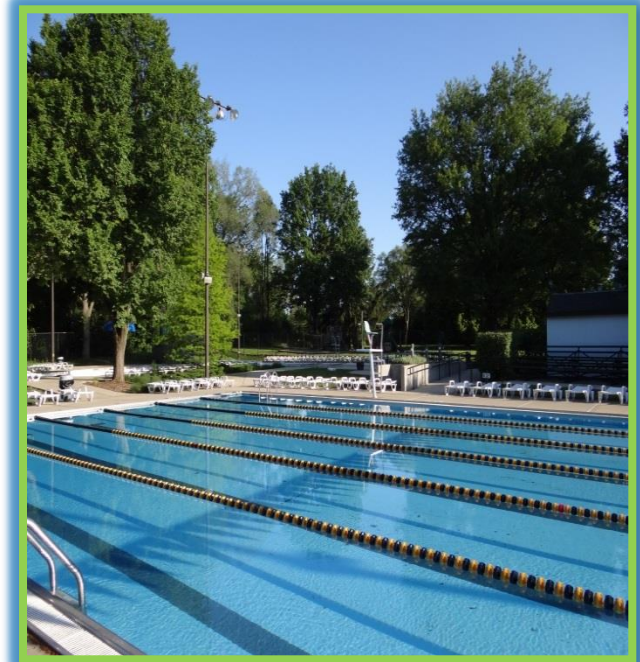

Ideal for family or corporate celebrations as our picnic pavilions can accommodate up to 75 people. Picnic Fun Packs available for use upon request. Grills are available at all pavilions.

Hoffman Park

Kensington Park

Glenbriar Pavilion

Aquatic Center

Ideal for celebrations and late nights at the pool as our pool is available for private rentals and summer splash parties.

Our Aquatic Center is available for rentals from Memorial Day until Labor Day.